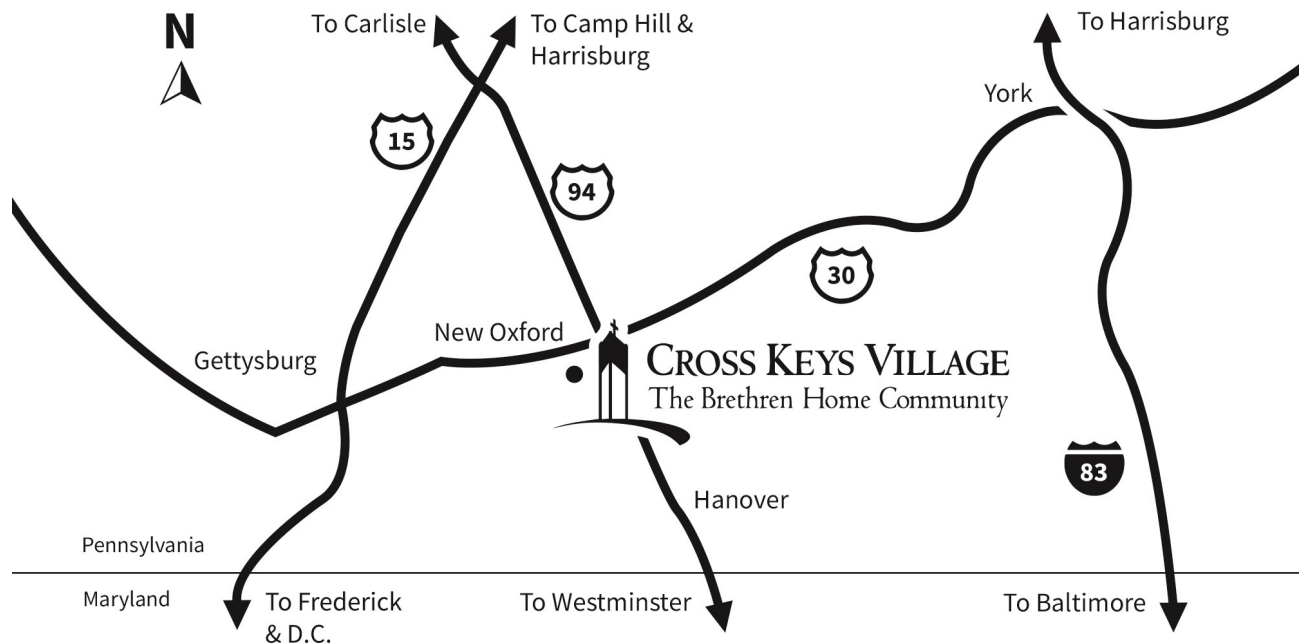

# Directions

## Memory Support at Cross Keys Village

We meet at **Cross Keys Village**, in the **Encore Room** which is situated in the Harmony Ridge Community Center on Harmony Drive.

**Set your GPS to 620 Harmony Drive, New Oxford.**

- Enter the village using **either of the two Village Drive entrances** (one off Route 30 and one off Route 94).
- **Turn onto Harmony Drive** at the main intersection in the middle of campus.
- Harmony Ridge is located on the left side of Harmony Drive.
- **Park in the lot near the flagpole**, and enter the building under the canopy.

**CROSS KEYS VILLAGE**  
The Brethren Home Community

[WWW.CROSSKEYSVILLAGE.ORG/SUPPORTGROUP](http://WWW.CROSSKEYSVILLAGE.ORG/SUPPORTGROUP)